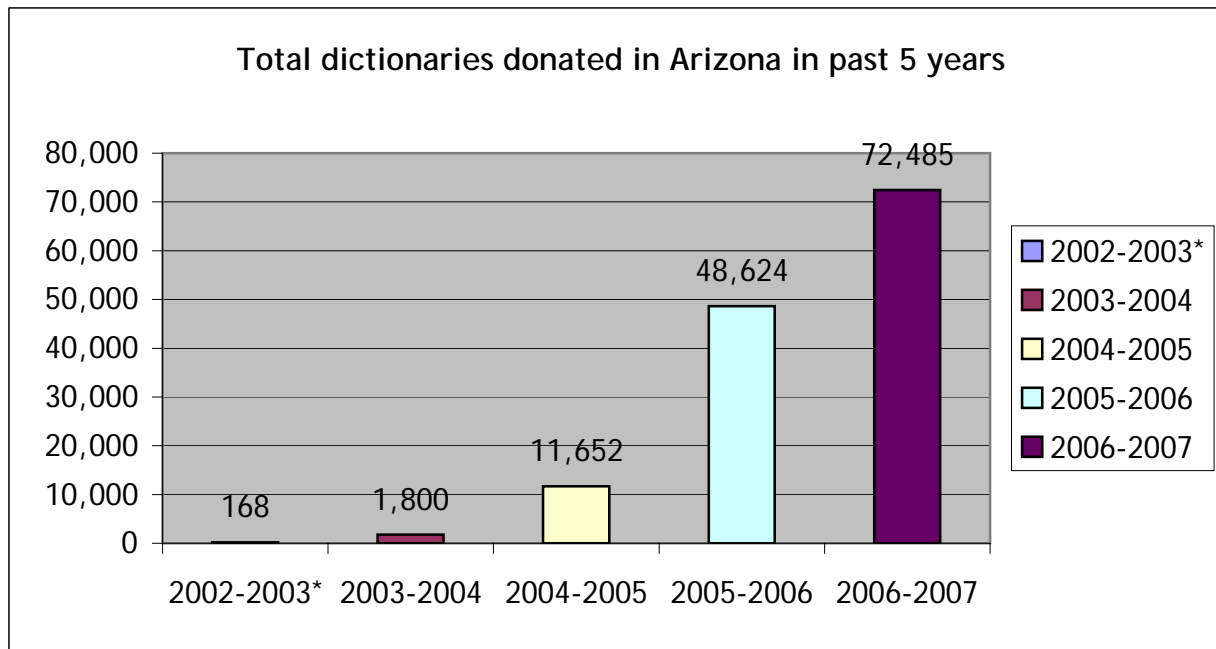

The Dictionary Project

Arizona Sponsors - Overall Report
School Year 2006-2007

School Year	2002-2003*	2003-2004	2004-2005	2005-2006	2006-2007	Total
Dictionaries donated Nationwide	128,089	620,877	932,232	1,578,708	1,988,517	5,120,334
Dictionaries donated in Arizona	168	1,800	11,652	48,624	72,485	134,561
Arizona donations %	0.1%	0.3%	1.2%	3.1%	3.6%	
Growth over Previous Year	-	-	547.3%	317.3%	49.1%	

**figure includes Nov. 2002 and onwards*

The Dictionary Project
Arizona Sponsors - Coverage Map
School Year 2006-2007

Dictionary Project - Arizona - 2006-2007

Participating Organizations

- More than one donor/club
- BPO Elks
- Rotary Club

** The map displays the total books distributed by different donor groups in each county. Each county is colored according to the highest donor in that county. If a county is filled with diagonal lines, it means more than one club is participating there.*