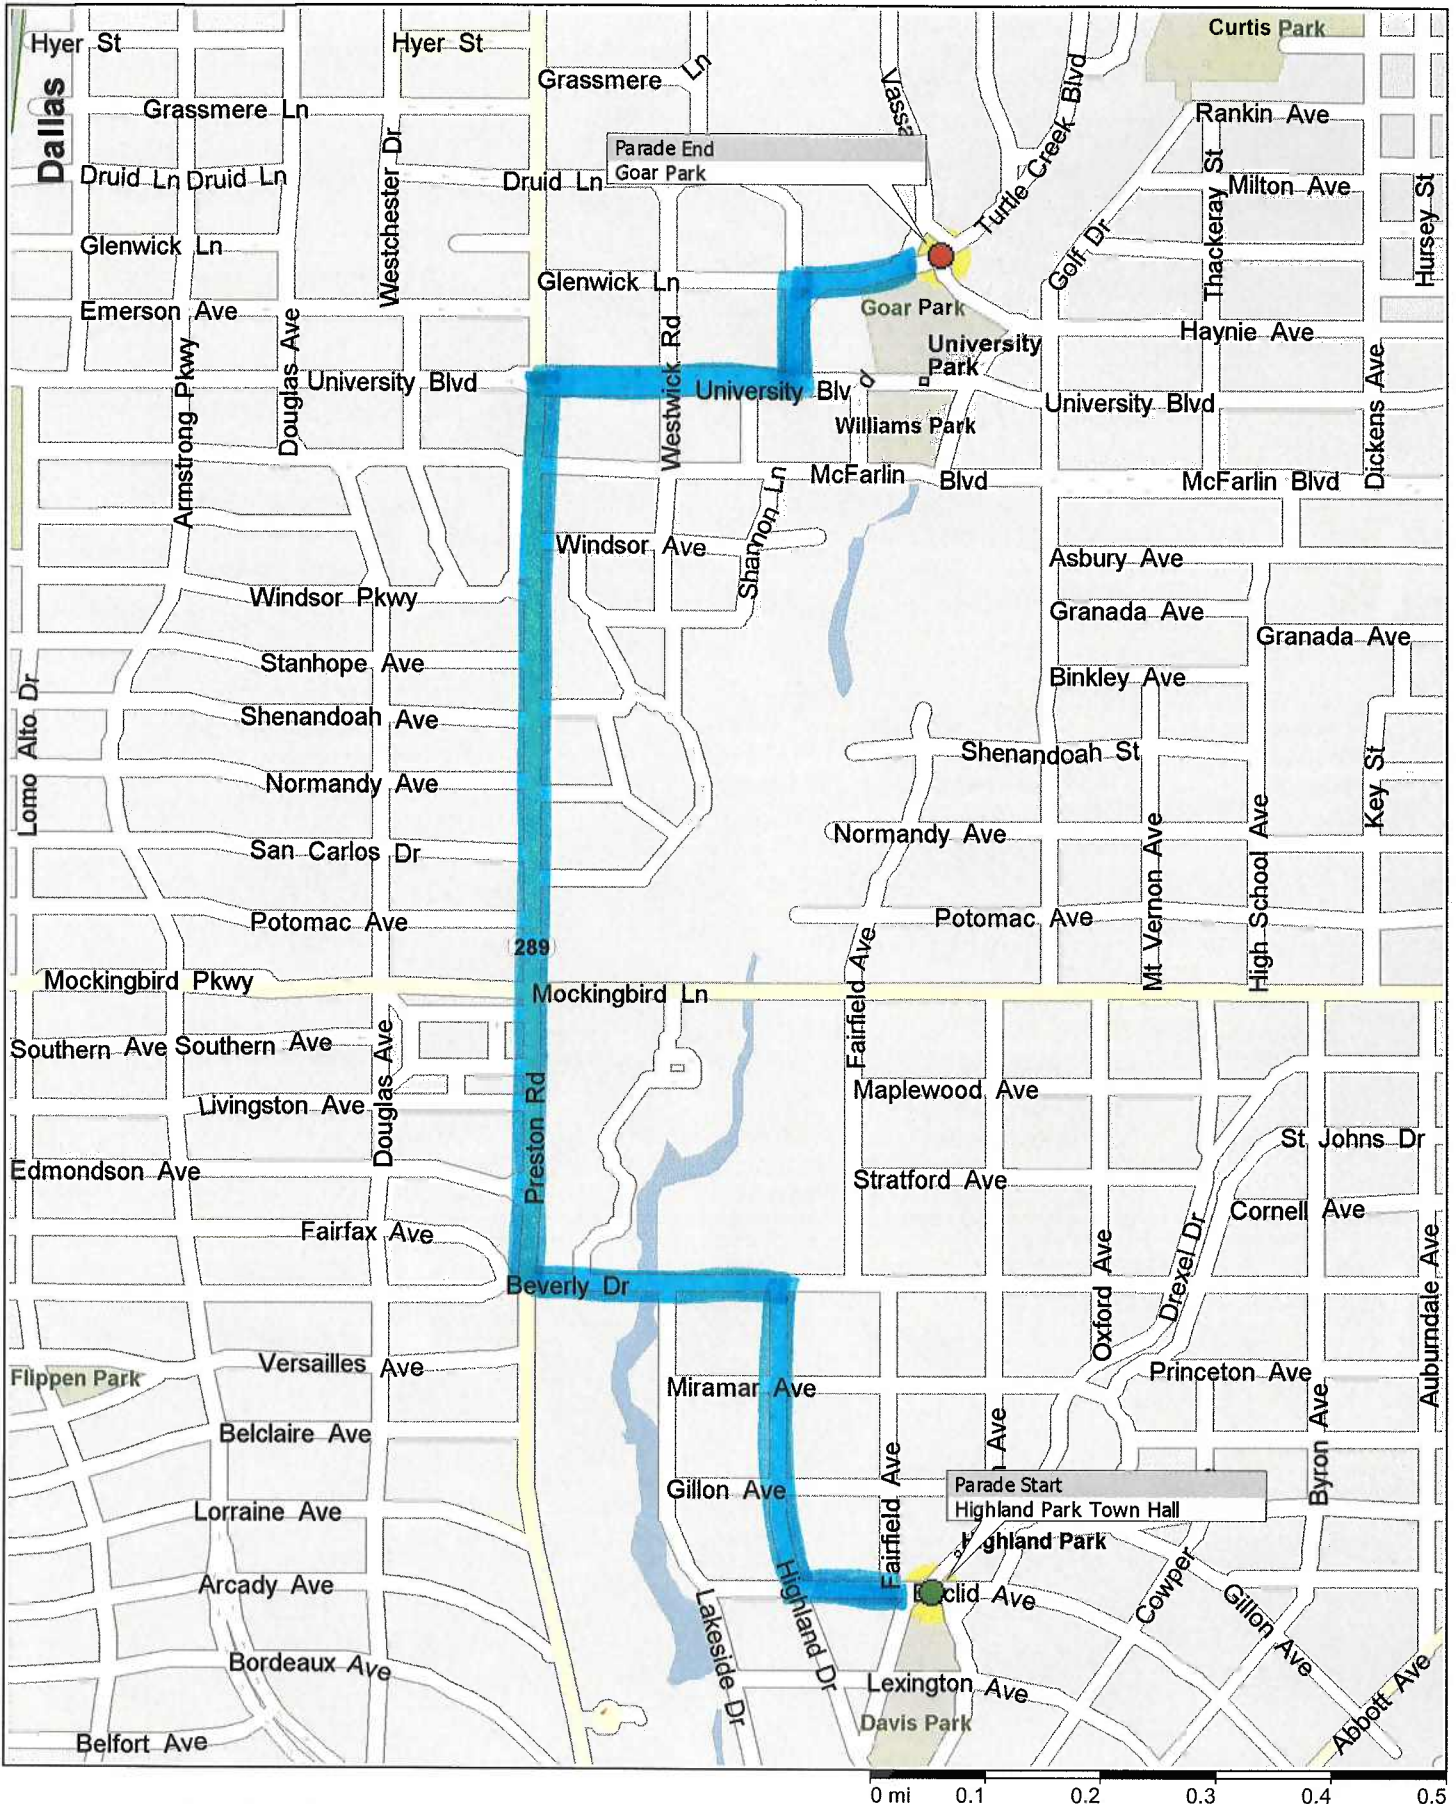

# Rotary Club of Park Cities July 4th Parade Route

Copyright © and (P) 1988–2006 Microsoft Corporation and/or its suppliers. All rights reserved. <http://www.microsoft.com/streets/>  
Portions © 1990–2006 InstallShield Software Corporation. All rights reserved. Certain mapping and direction data © 2005 NAVTEQ. All rights reserved. The Data for areas of Canada includes information taken with permission from Canadian authorities, including: © Her Majesty the Queen in Right of Canada. © Queen's Printer for Ontario. NAVTEQ and NAVTEQ ON BOARD are trademarks of NAVTEQ. © 2005 Tele Atlas North America, Inc. All rights reserved. Tele Atlas and Tele Atlas North America are trademarks of Tele Atlas, Inc.